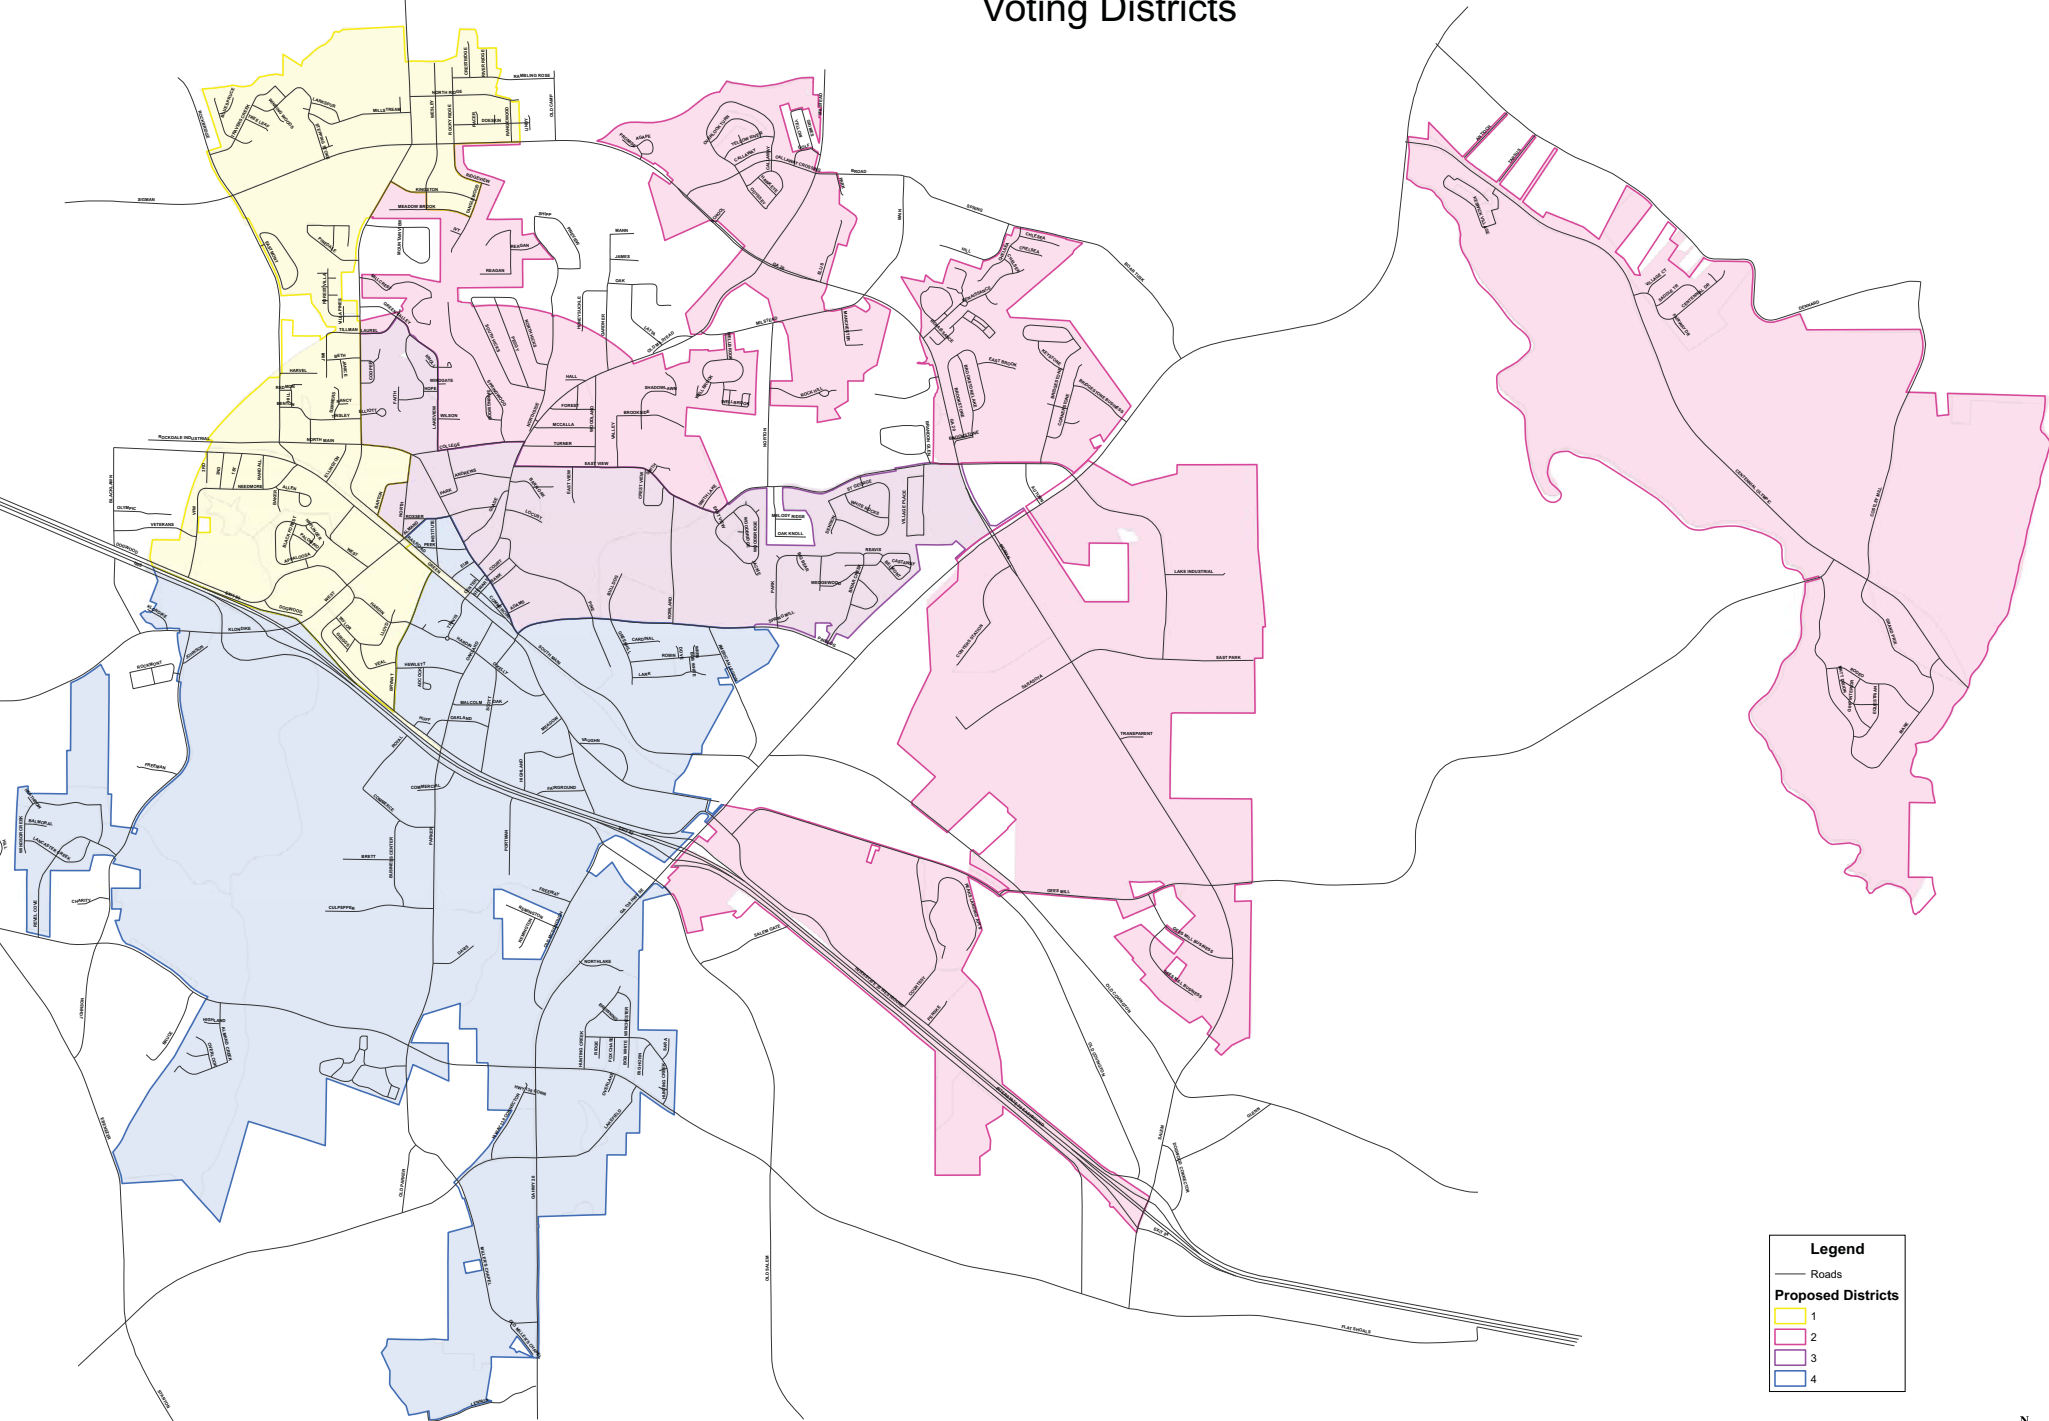

City of Conyers Voting Districts

Legend

— Roads

Proposed Districts

- 1
- 2
- 3
- 4