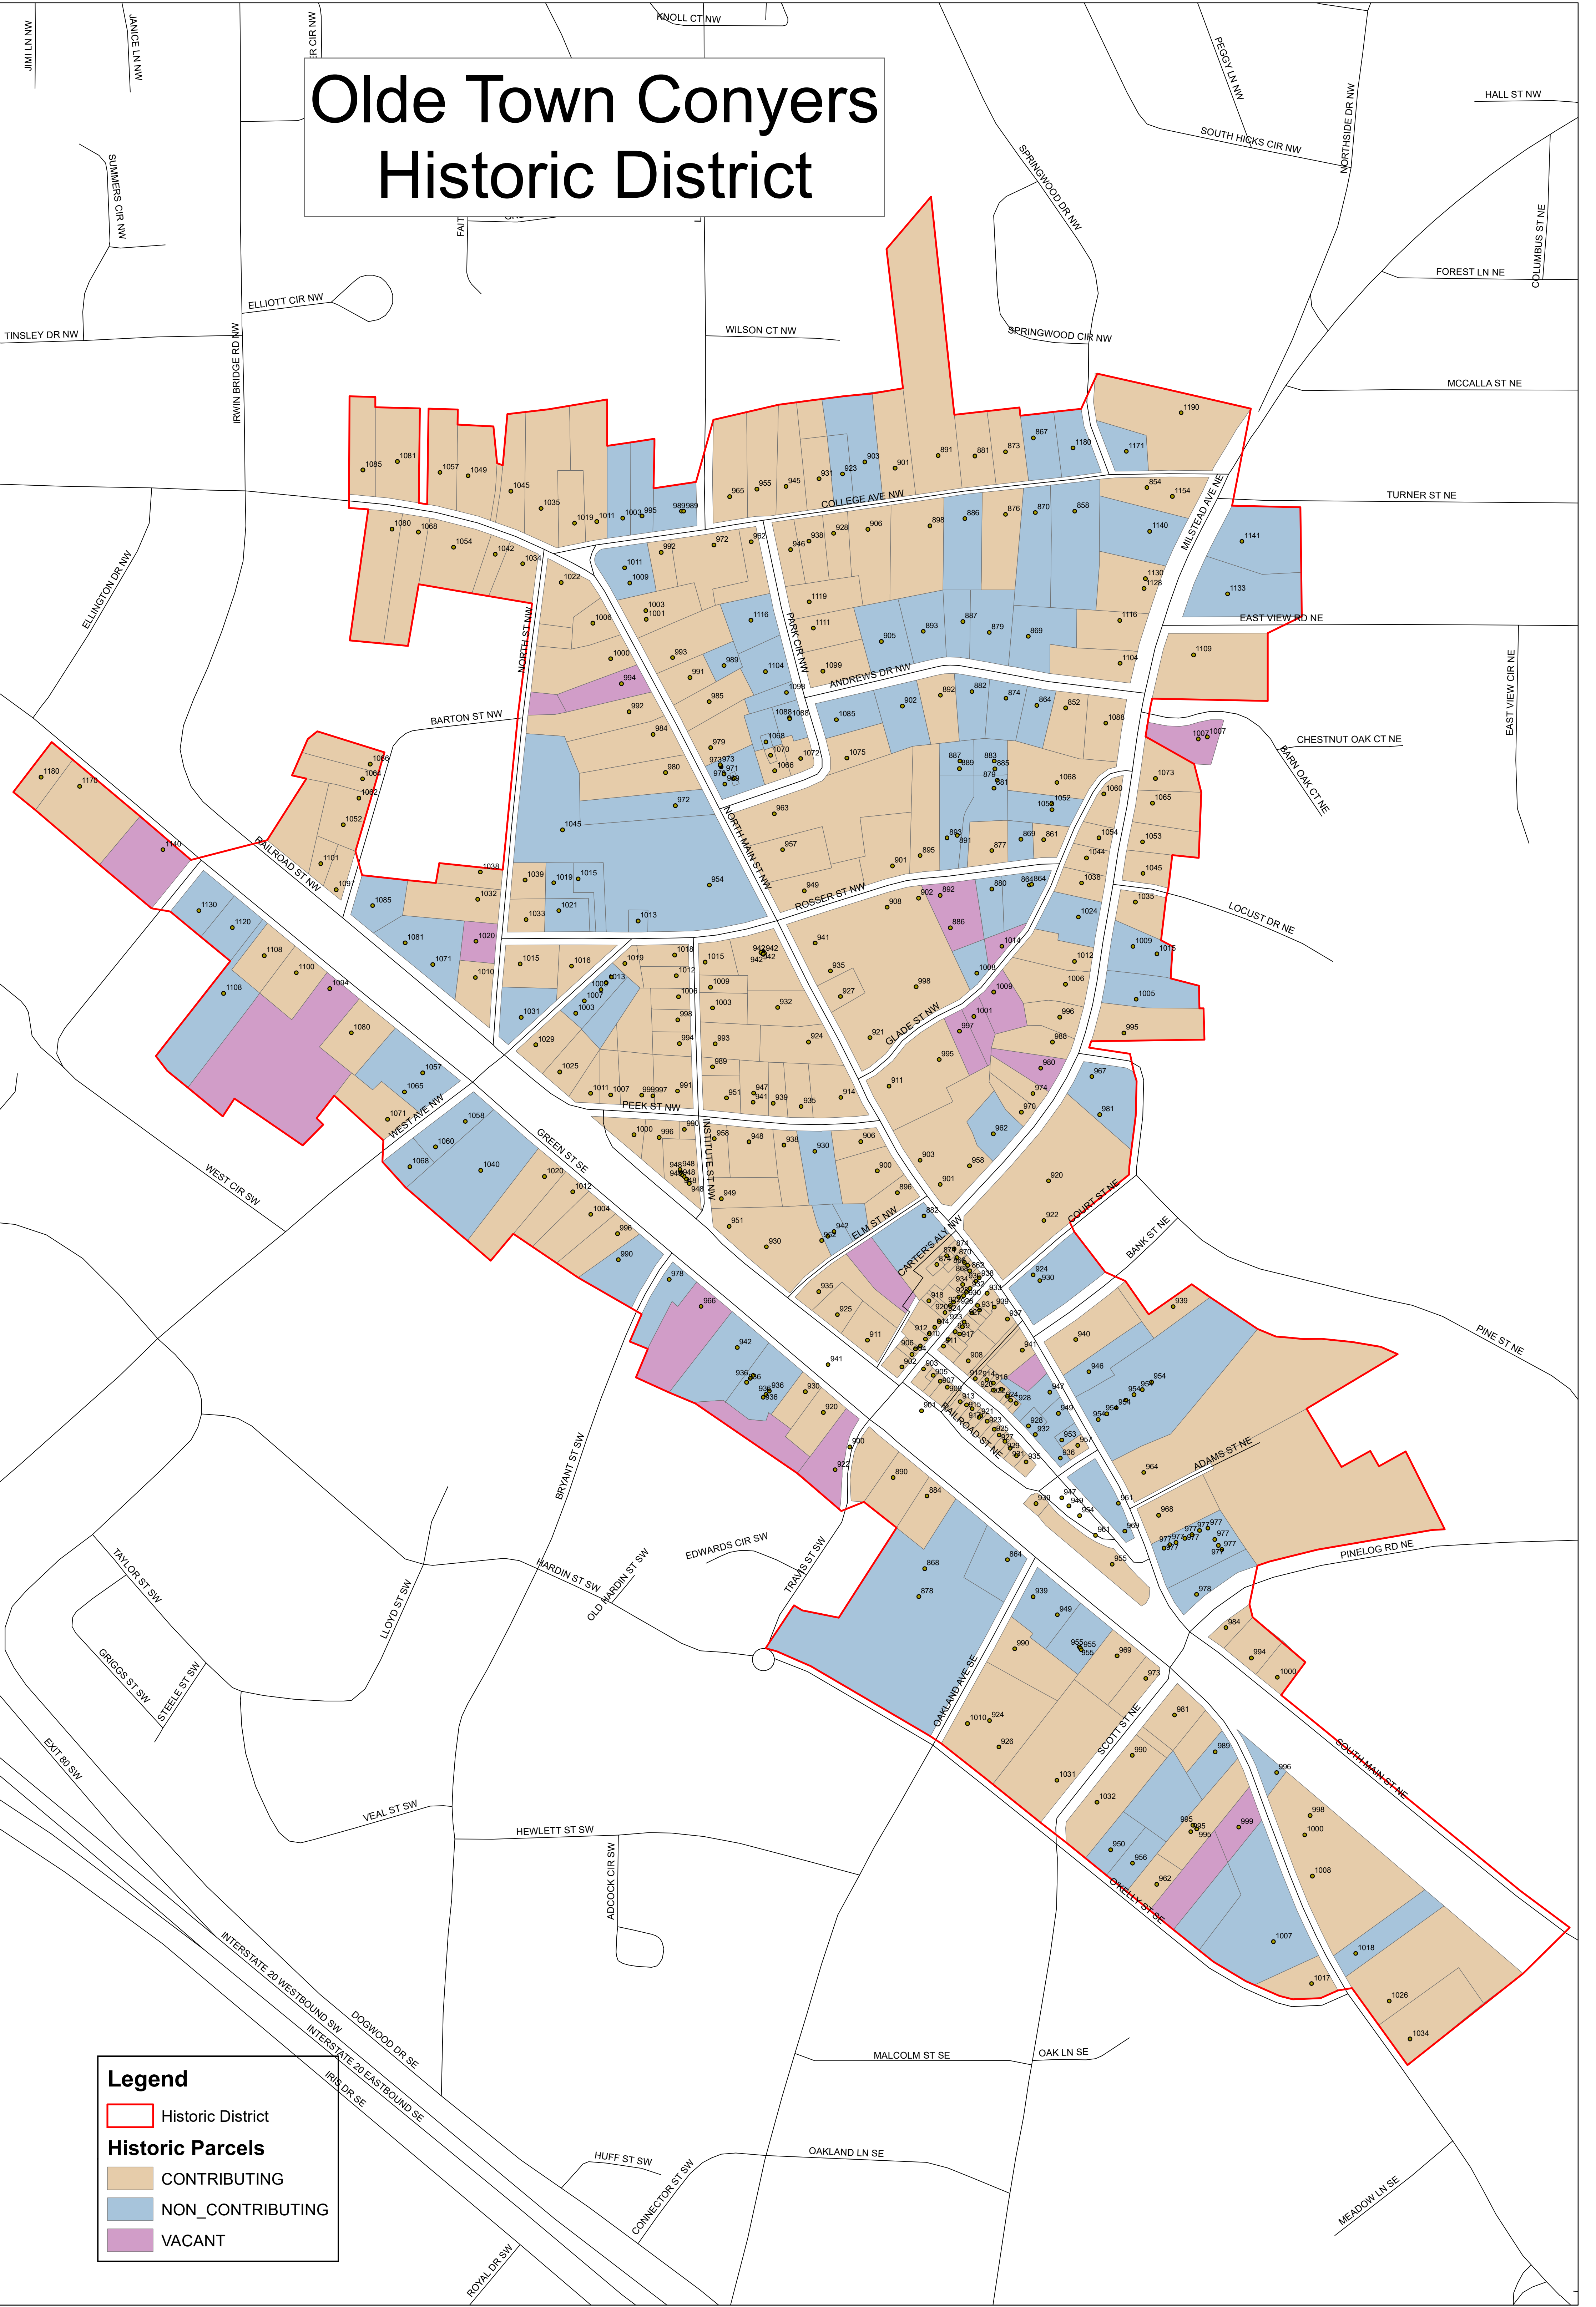

# Olde Town Conyers Historic District

**Legend**

- Historic District
- Historic Parcels**
- CONTRIBUTING
- NON\_CONTRIBUTING
- VACANT

City of Conyers, and all other entities involved in the GIS mapping process hereby disclaim any warranty or any other liability for the accuracy of this data, whether in printed or digital format. All data provided by said entities is for informational / planning purposes only and may not be relied upon as evidence of the location of property lines, topographical features, landmarks, monuments or for any other legal purpose. Any questions about the GIS mapping process can be answered by calling City of Conyers GIS 770-785-3805.